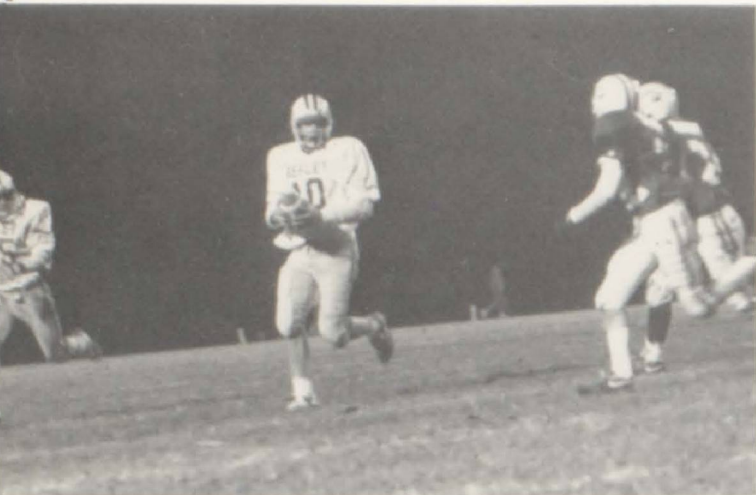

STARTING THE OPTION, Charlie Howes goes down the line (upper left) and pitches to Kevin Palmatier (lower left), who drags a Genesee defender along with him. After the nice run, Kevin and Jim Drummond celebrate the yardage gained (lower right). This kind of play led the Bears to an easy victory over the Wolves, 44-0.

Front row: Mark Miller, Brian Gavenda, Kevin Palmatier Second row: Kevin Saylor, Jim Fabus, Jon Pendleton, Joe Skaryd, Brandon Malek, Tim Bush Third row: Coach Bruce Andersen, Manager Kevin Gavenda, Nigel Belanger, Joe Merignac, Adam Palmatier, Chris Lowe, Matt Miller, Manager Jason Keck, Coach Sherm Hendricks Fourth row: Duane Saylor, Bryan Howe, Chris Sosebee, Jim Drummond, Kevin Klatt, Don Wirt, Tom Powelson, Rob Harris, Scott Brzak, Kurt Densmore Last row: Perry Thompson, Joe Smolka, Kurt Kremer, Thom Fabus, Jason Saxton, Cory Gavenda, Matt Chvojka, Charlie Howes, Kyle Kremer, Jeremy Cartwright, Chad Felton, Jim Stehlik, Scott Polash, Willie Bywater, Terry Good, Richard Kremer.