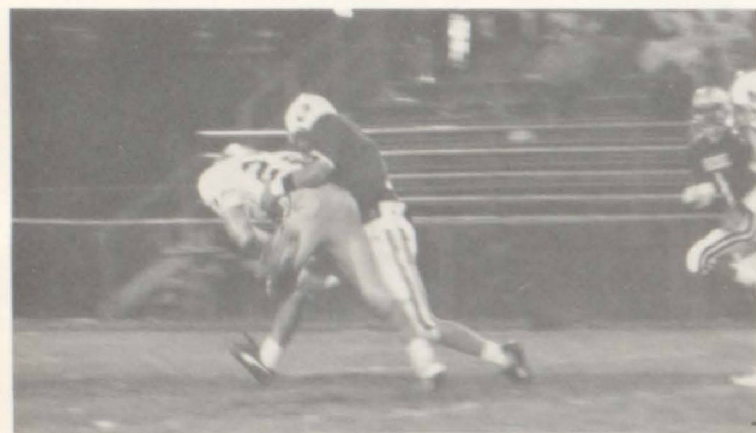

STARTING THE OPTION, Charlie Howes goes down the line (upper left) and pitches to Kevin Palmatier (lower left), who drags a Genesee defender along with him. After the nice run, Kevin and Jim Drummond celebrate the yardage gained (lower right). This kind of play led the Bears to an easy victory over the Wolves, 44-0.

Front row: Mark Miller, Brian Gavenda, Kevin Palmatier Second row: Kevin Saylor, Jim Fabus, Jon Pendleton, Joe Skaryd, Brandon Malek, Tim Bush Third row: Coach Bruce Andersen, Manager Kevin Gavenda, Nigel Belanger, Joe Merignac, Adam Palmatier, Chris Lowe, Matt Miller, Manager Jason Keck, Coach Sherm Hendricks Fourth row: Duane Saylor, Bryan Howe, Chris Sosebee, Jim Drummond, Kevin Klatt, Don Wirt, Tom Powelson, Rob Harris, Scott Brzak, Kurt Densmore Last row: Perry Thompson, Joe Smolka, Kurt Kremer, Thom Fabus, Jason Saxton, Cory Gavenda, Matt Chvojka, Charlie Howes, Kyle Kremer, Jeremy Cartwright, Chad Felton, Jim Stehlik, Scott Polash, Willie Bywater, Terry Good, Richard Kremer.